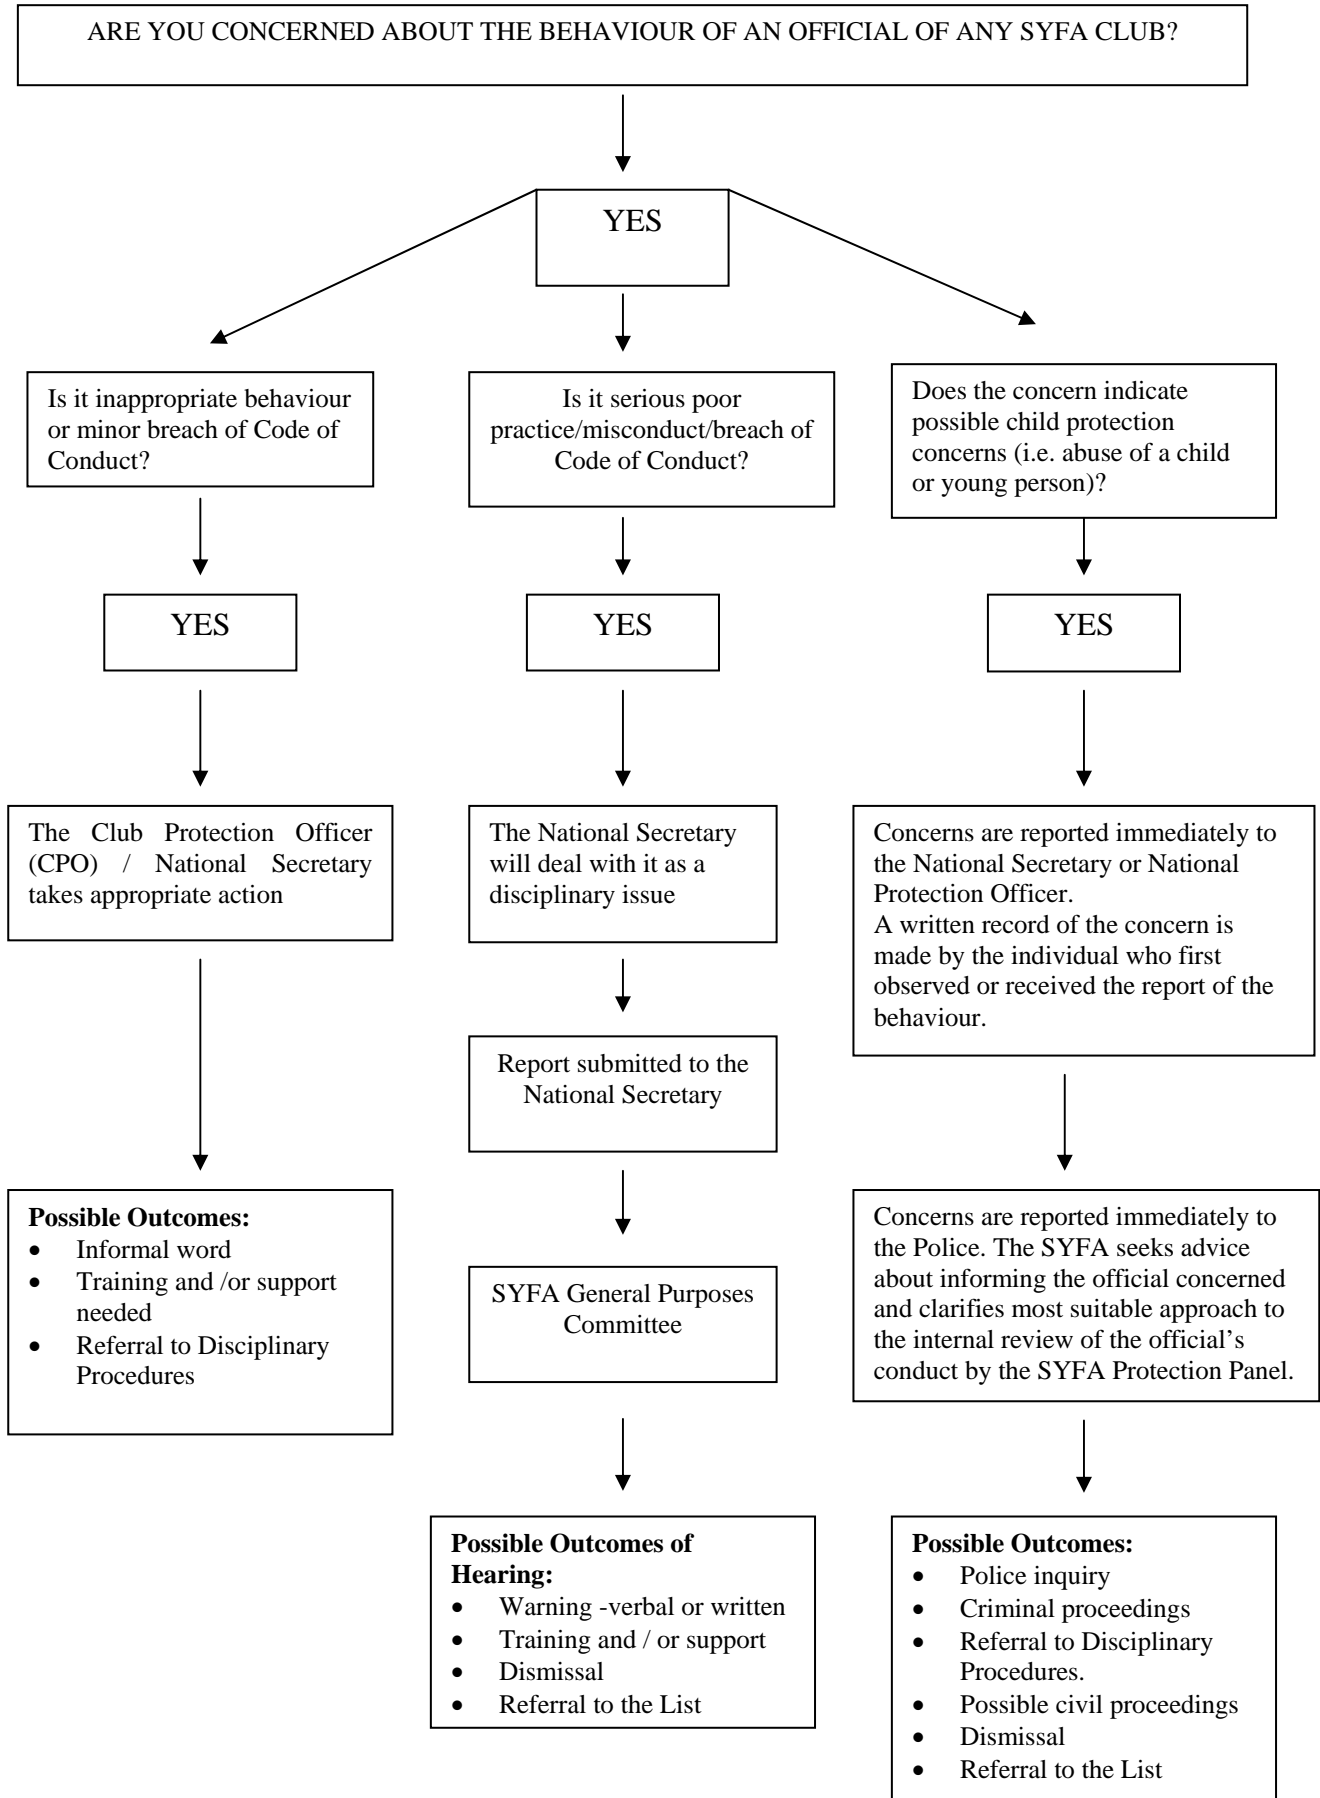

Guidelines in relation to concerns about an official of any SYFA member club concerning alleged/suspected Child Abuse

To be used in conjunction with the SYFA Player Protection Policy